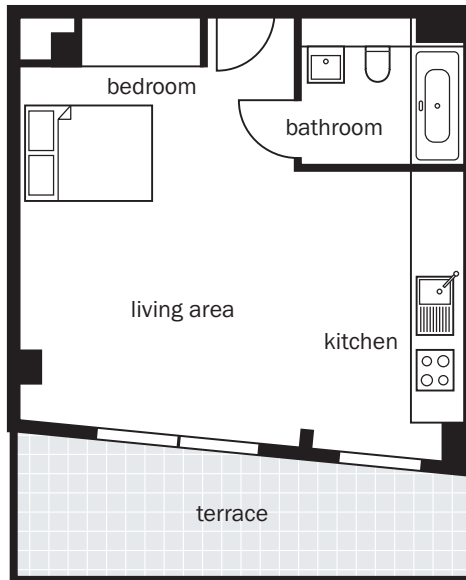

# SUITES

## Apartment Type R1

**411 sq.ft. (38.2 sq.m.)\***

Apartment number: 606

### Floor 6

Living area	20'8" x 17'5"	6.33m x 5.33m
Roof terrace	125.9 sq.ft.	(11.7 sq.m.)

\* Gross internal only, excluding roof terraces and balconies.

**Plans not drawn to scale**

west elevation