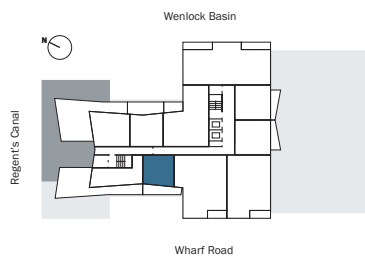

## Apartment Type R1

**411 sq.ft. (38.2 sq.m.)\***

Apartment number: 606

### Floor 6

Living area	20'8" x 17'5"	6.33m x 5.33m
Roof terrace	125.9 sq.ft.	(11.7 sq.m.)

\* Gross internal only, excluding roof terraces and balconies.

**Plans not drawn to scale**

west elevation